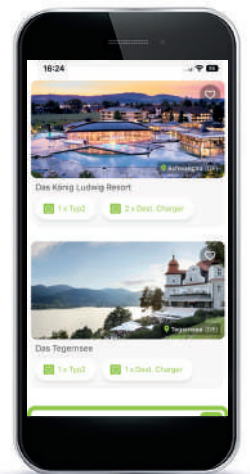

Monthly fee

Emobil Hotel PREMIUM MEMBER WEB entry

Emobil Club PREMIUM APP entry

Including

Premium entry web & APP

Web entry SEO optimized min. 750 / max. 2.000 characters

App entry **Emobil Club** IOS and Android version

Web entry min. 3 / max. 6 images

Hotel logo placement

Link to hotel homepage

Link to social media channels

Link to hotel booking mask

Premium POI on Google Maps incl. charging plug info

Right of use logo & wording „Emobil Hotels MEMBER“

Right of use domain: emobilhotels.com/region/hotelname/location

Monthly B2B newsletter with info on electromobility

Ongoing content maintenance of hotel entry

hotel from
80 beds
99,00 €
month

hotel up to
79 beds
79,00 €
month

hotel up to
40 beds
49,00 €
month

www.emobilclub.com

www.emobilhotels.com