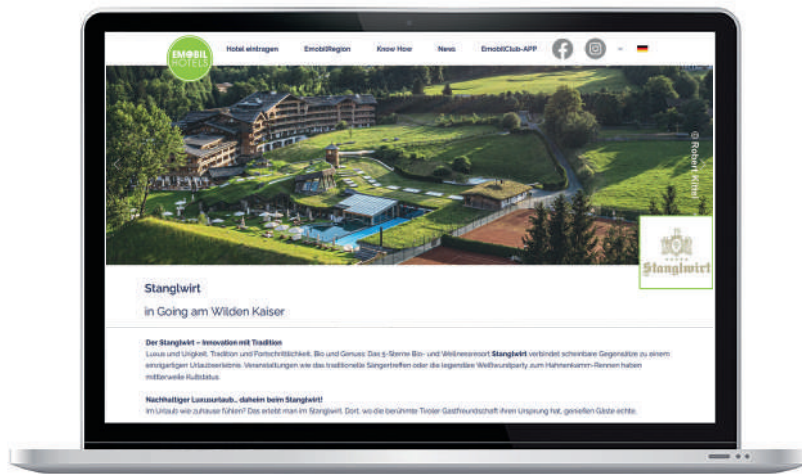

Monthly fee

Emobil Hotel PREMIUM MEMBER WEB entry

Emobil Club PREMIUM APP entry

Including

Premium entry web & APP

Web entry SEO optimized min. 750 / max. 2.000 characters

App entry **Emobil Club** IOS and Android version

Web entry min. 3 / max. 6 images

Hotel logo placement

Link to hotel homepage

Link to social media channels

Link to hotel booking mask

Premium POI on Google Maps incl. charging plug info

Right of use logo & wording „Emobil Hotels MEMBER“

Right of use domain: emobilhotels.com/region/hotelname/location

Monthly B2B newsletter with info on electromobility

Ongoing content maintenance of hotel entry

hotel from
80 beds
99,00 €
month

hotel up to
79 beds
79,00 €
month

hotel up to
40 beds
49,00 €
month

www.emobilclub.com

www.emobilhotels.com